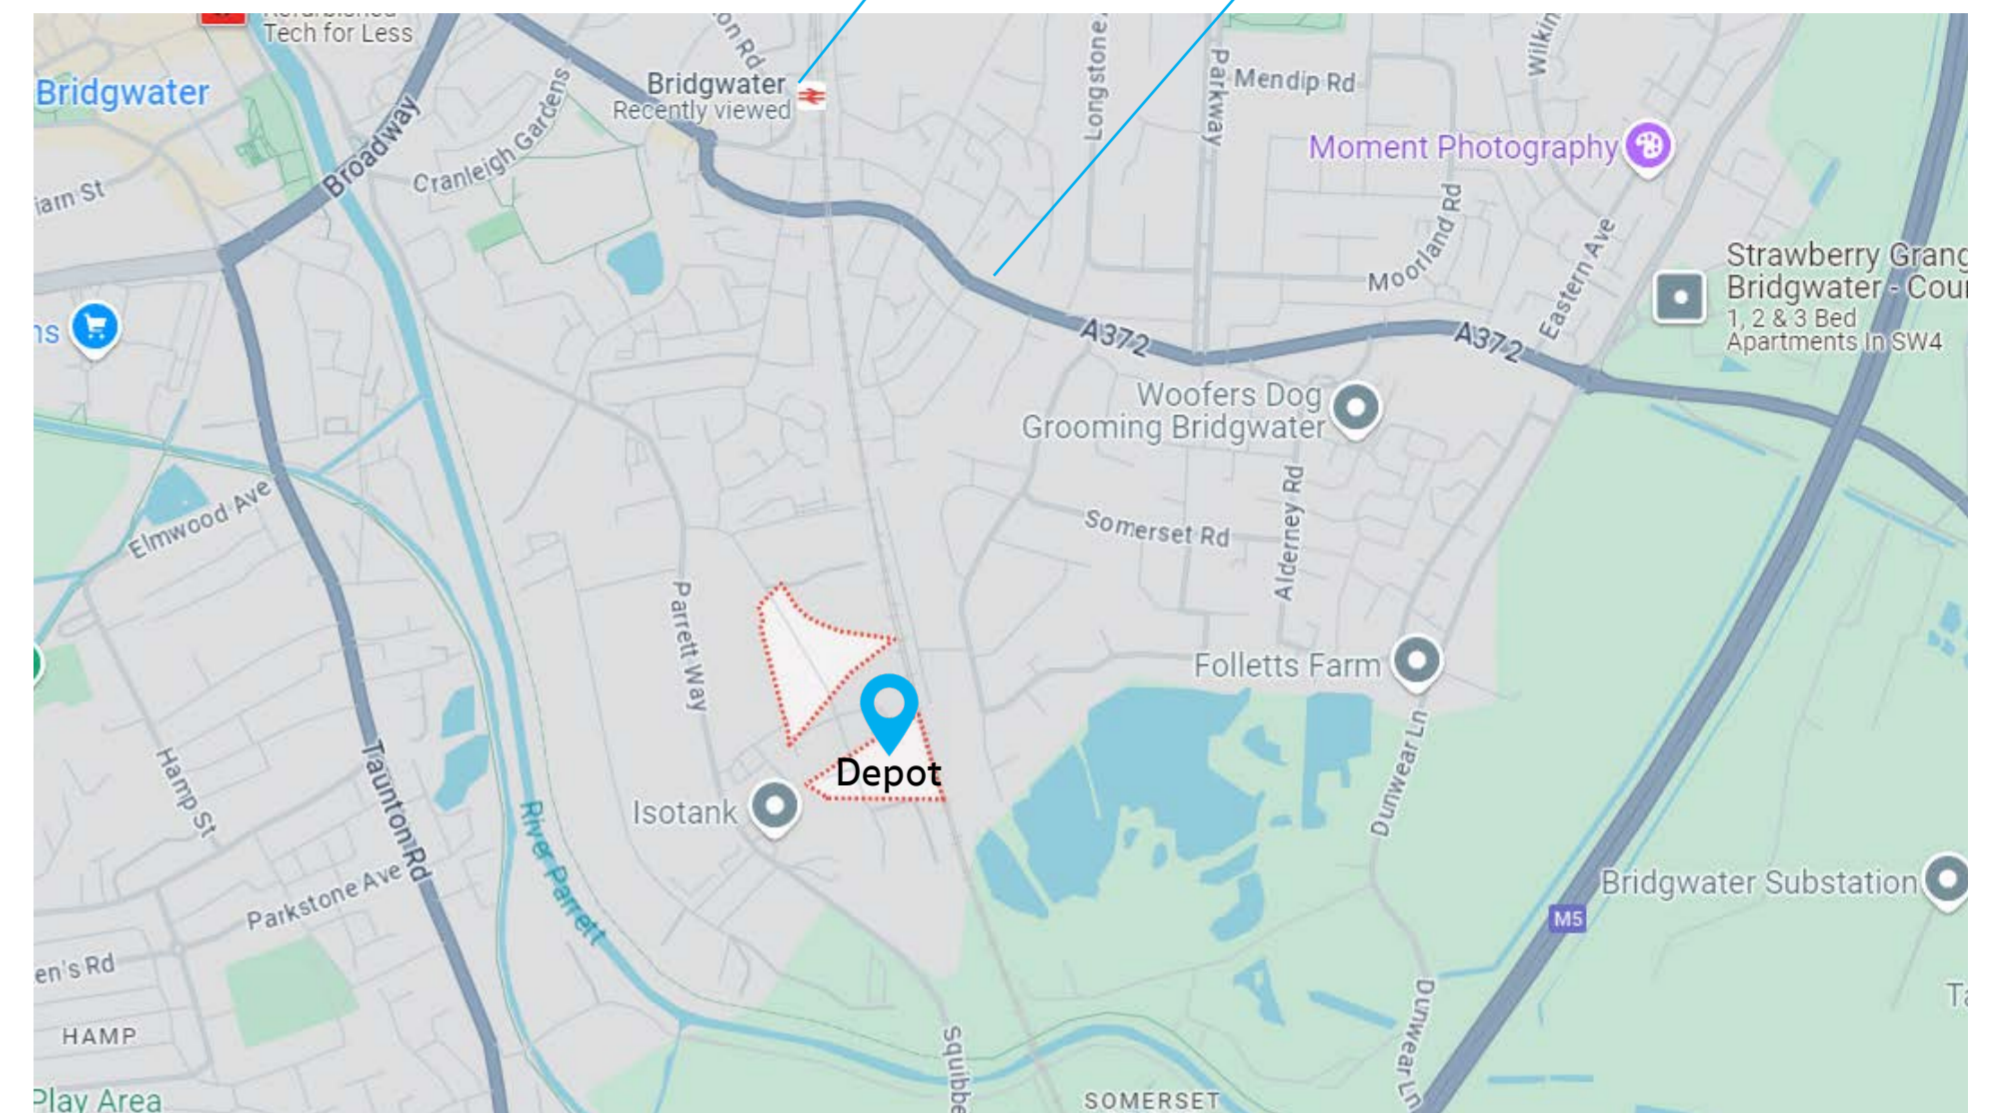

Available facilities:

Opening hours: 7am-6pm

Access to the site is via: The front entrance

ADDITIONAL INFORMATION

Mode of transport	Website/planner
Public transport	Traveline
Train	Great Western Railway
Bus	Traveline
Cycling	Google maps
Car parks	Parkopedia
Walking	Download the WalkSafe+ app which is available to download via the App Store or Play Store
EV charging	ZapMap

Please use WalkSafe+ app downloadable via the App Store or Play Store for safest walking route

Bus services:

Redgate Medical Centre (Westonzoyland Road), Bus Services 16, 375, – 12 minute /10 km / 0.6 mile walk to/from the depot via Axe Road / Peplow Way / Colley Lane / Westonzoyland Road

Rail services:

Bridgwater train station 0.6miles (14 mins walk from the depot)

Local taxi services:

Bridgwater Taxis - 01278 256888
Nick's Taxi Service Bridgwater - 07721 607250

MAP OF DEPOT

Bridgwater train station 0.6miles
(14 mins walk from the depot)

Redgate Medical Centre (Westonzoyland Road),
Bus Services 16, 375, – 12 minute /10 km / 0.6 mile
walk to/from the depot via Axe Road / Peplow
Way / Colley Lane / Westonzoyland Road

FRONT OF DEPOT