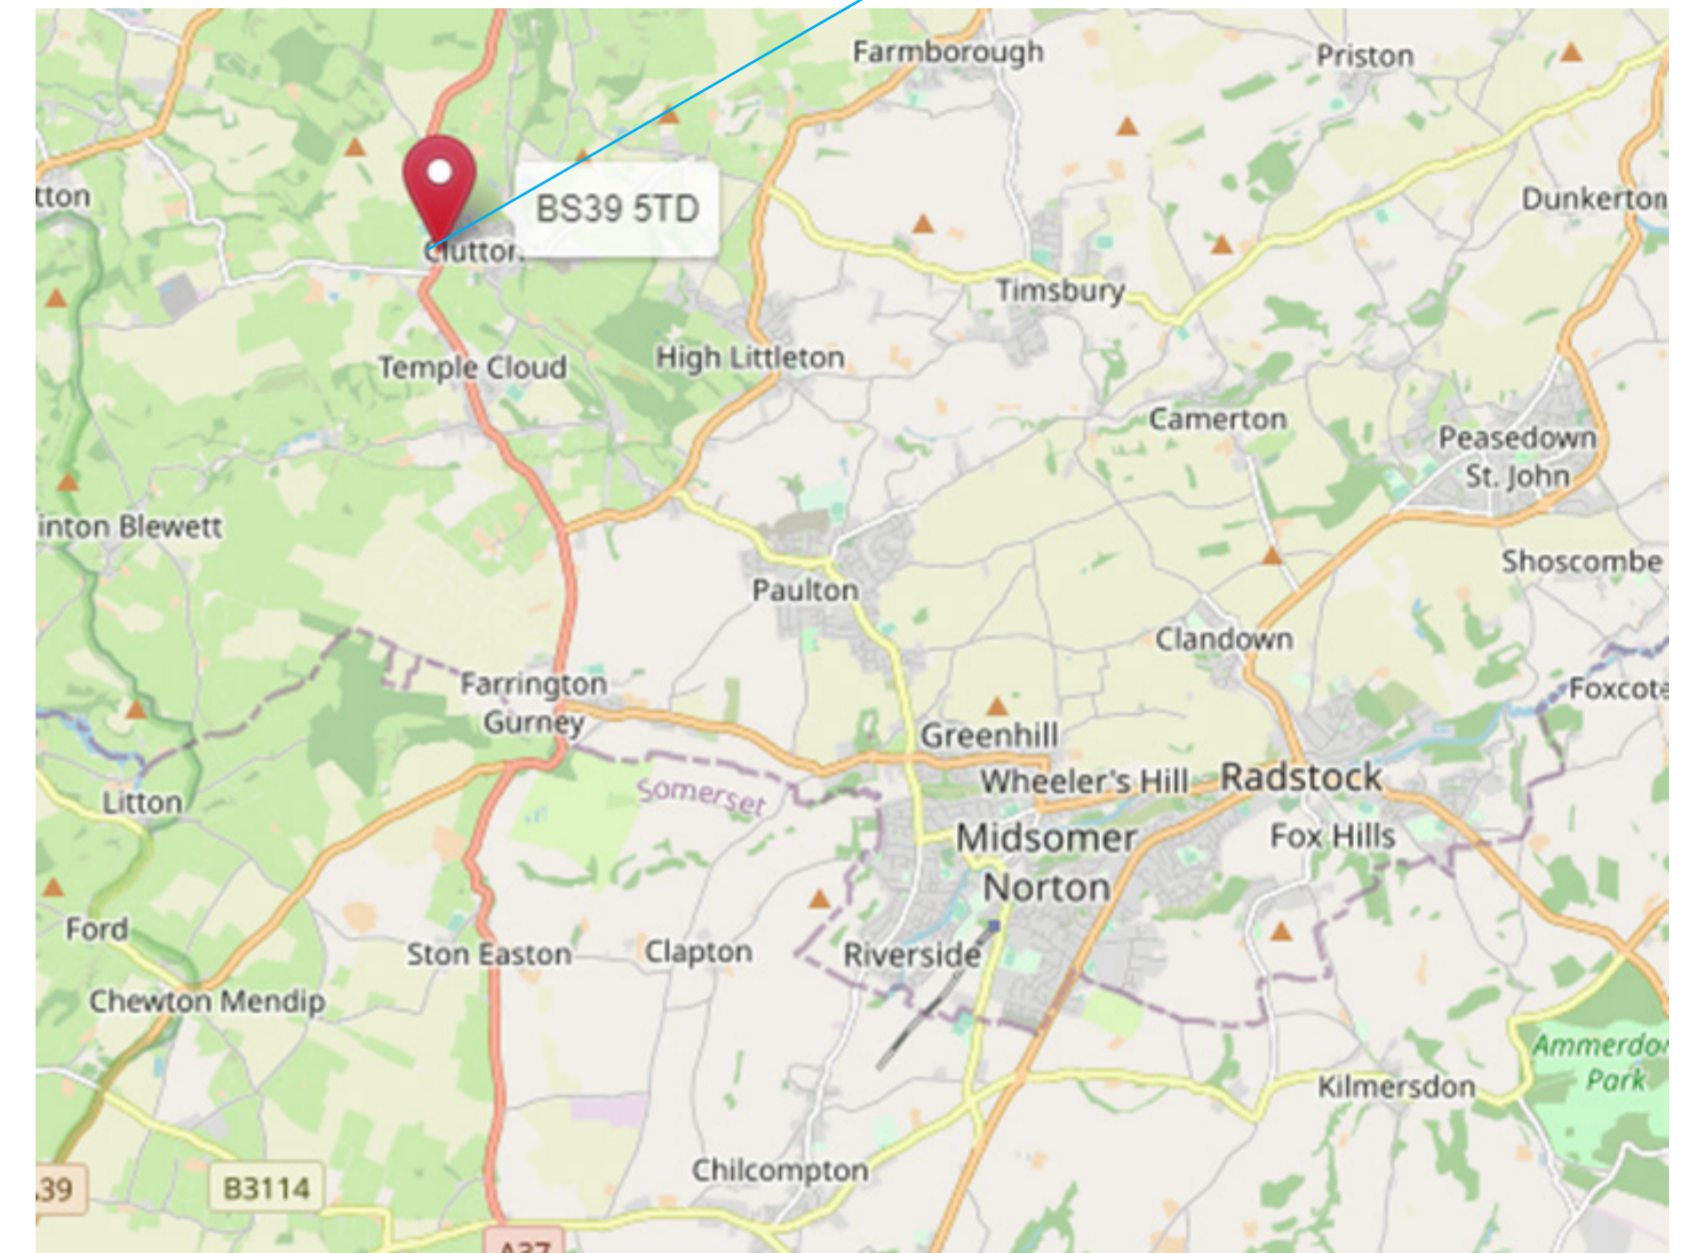

Walking routes:

Please use WalkSafe+ app downloadable via the App Store or Play Store for safest walking route

Bus services:

376 Mendip Explorer, 379, 754

Rail services:

Keynsham - 7.4 miles (18 mins drive)
Bath Spa - 10.6 miles (28 mins drive)

Local taxi services:

Leo Taxis - 01823 924400
Smile Taxis - 07931 893636
Bath Taxi Service - 01225 667247

MAP OF DEPOT

Bus stop:
376 Mendip Explorer
379
754

FRONT OF DEPOT