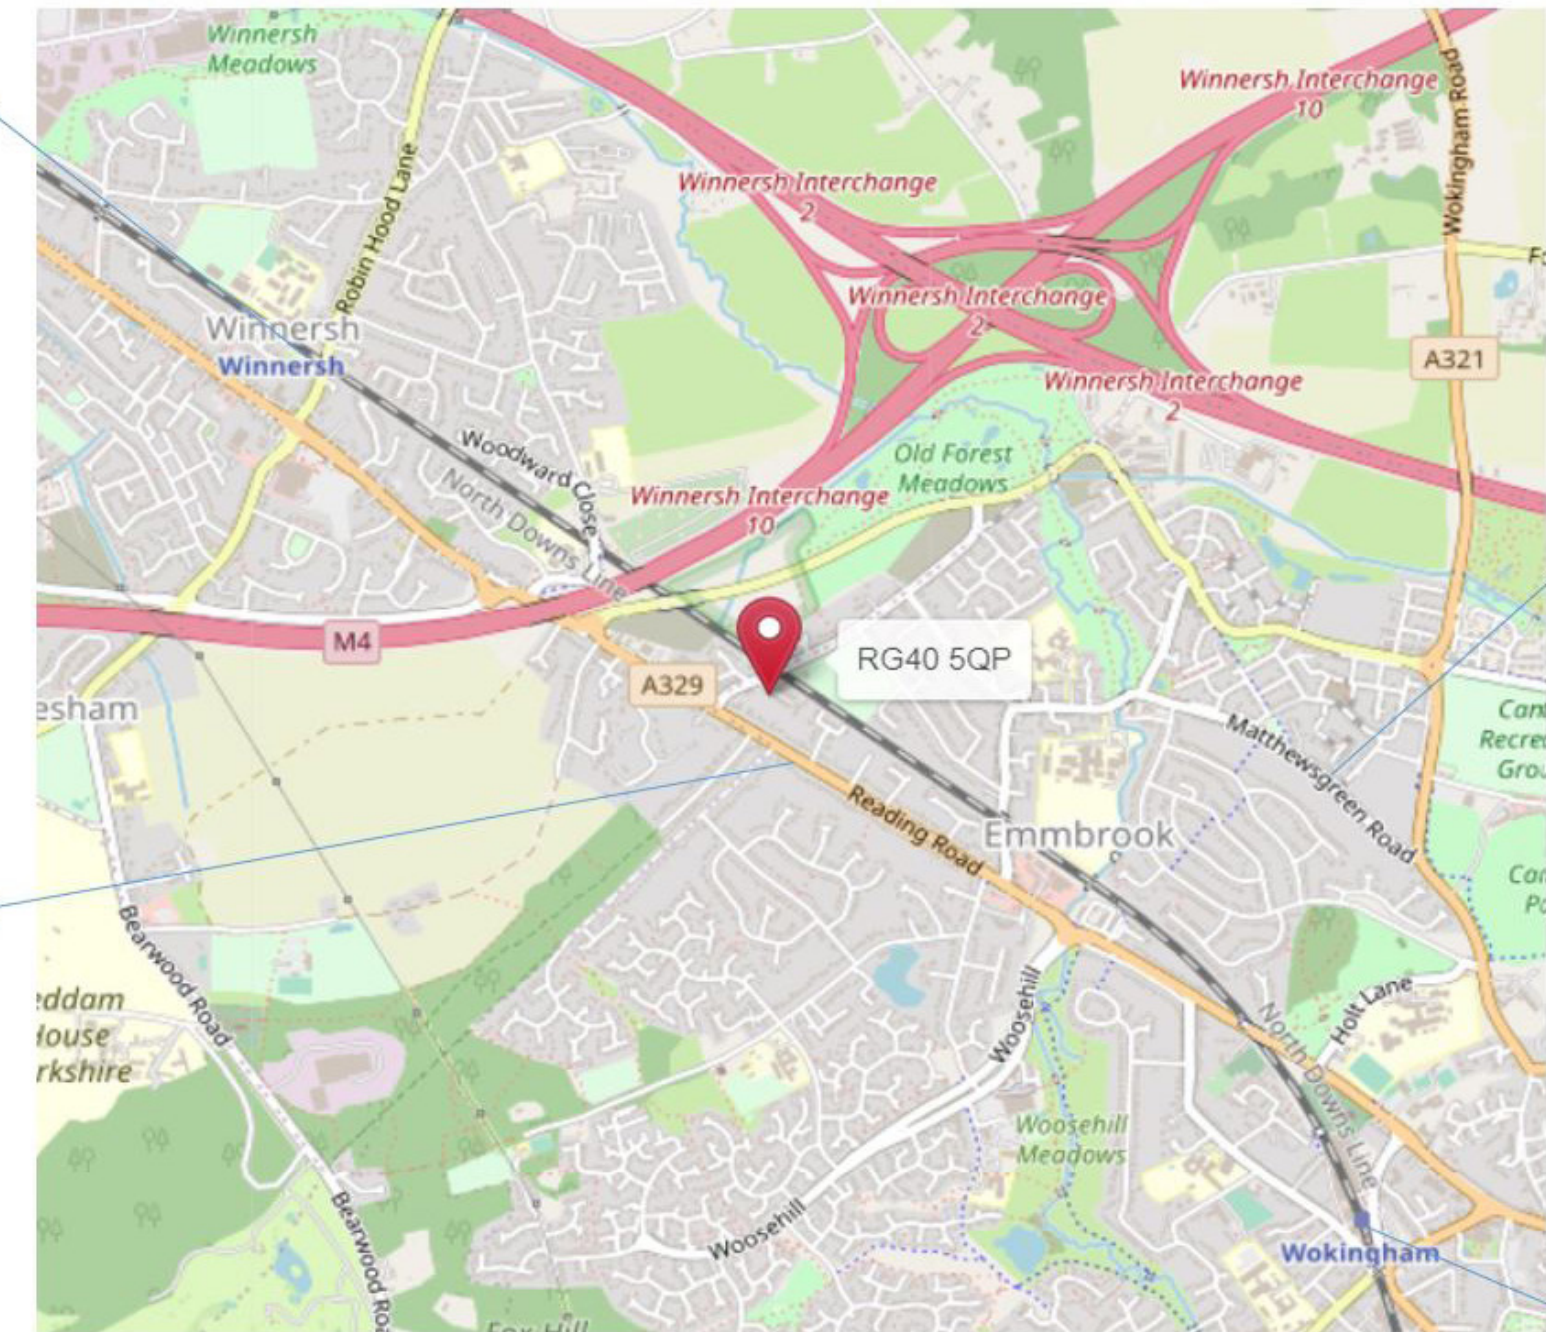

Cycling facilities:

Please click on the map on the right-hand side for cycling route options

Walking routes:

Please use WalkSafe+ app downloadable via the App Store or Play Store for safest walking route

Bus services:

X4 Lion, 4 Lion, 122, 128, 129, 151A

Rail services:

The nearest stations are Winnersh (1.7 miles - 33 mins walk) and Wokingham (1.8 miles - 36 mins walk)

Local taxi services:

Wokingham Taxi - 0118 977 1771
Platinum Cars of Wokingham - 0118 907 9229
Prestige Cars - 0118 989 0890
247 Taxis - 0118 979 9247

MAP OF DEPOT

Winnersh train station (1.7 miles - 33 mins walk)

Bus stop:
122
129
151A

Bus stop:
4 Lion
X4 Lion
128
129

Wokingham train station
(1.8 miles - 36 mins walk)

FRONT OF DEPOT

ADDITIONAL INFORMATION